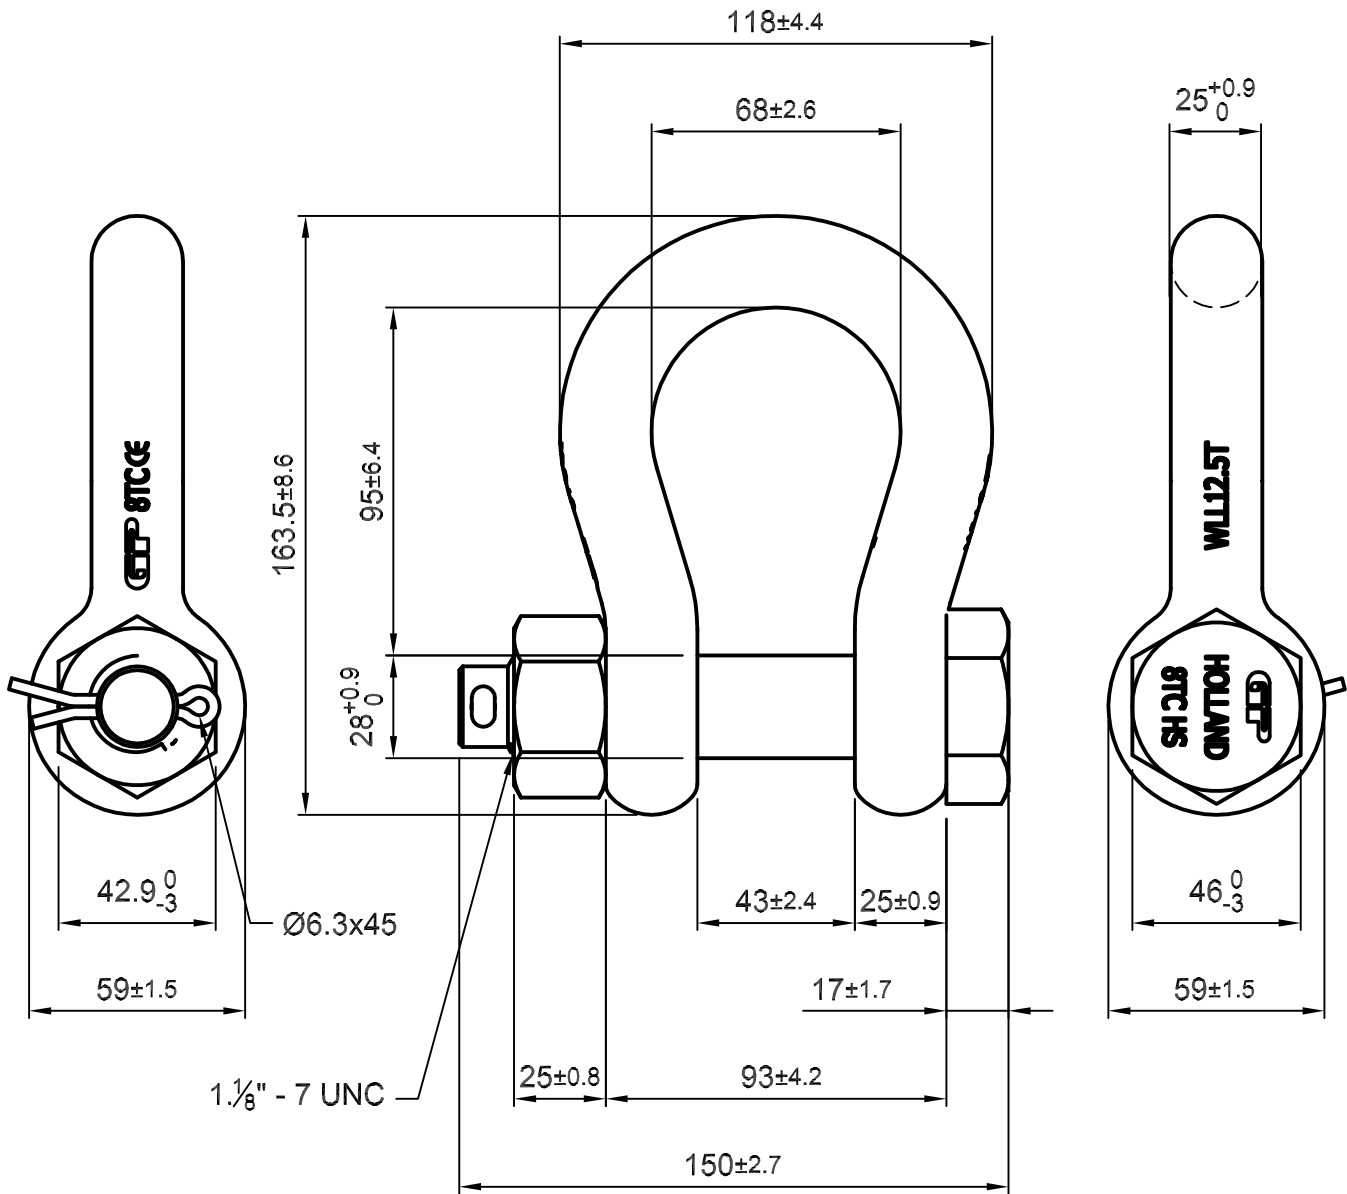

Green Pin® Super Shackles

Group : G-5263

Part : SUGHMB25

WLL : 12.5 t

We reserve the right to make amendments on specifications in this drawing without prior notification.

Rev.	Description	Date	Drawn
0	First Issue	31-07-09	H.T.

Title **Green Pin® Super Shackles
bow shackles with safety bolt**

Remark
G-5263
SUGHMB25

P.O. Box 57, 3360 AB Sliedrecht
(The Netherlands)
Industrieweg 6, 3361 HJ Sliedrecht
Tel. 0184-413300 Fax. 0184-413101

Format	A4	
Scale	1:2	
Drawing number	5129	Rev.
		0