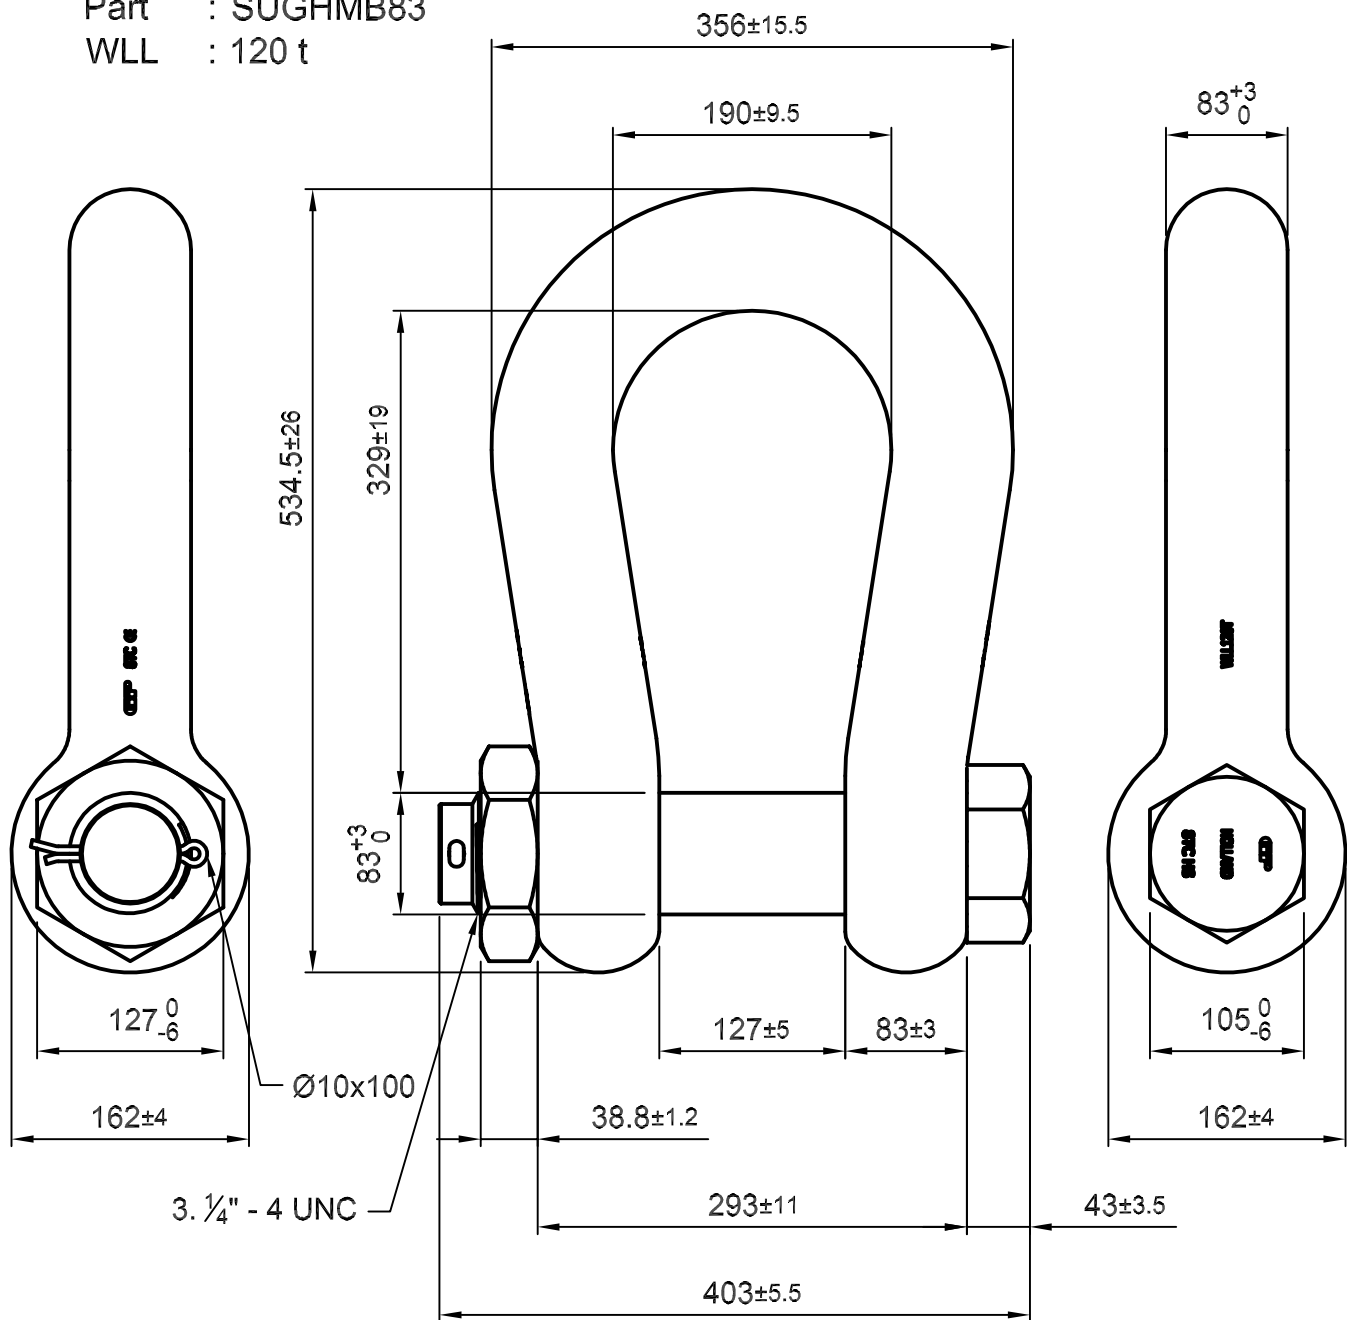

Green Pin® Super Shackles

Group : G-5263

Part : SUGHMB83

WLL : 120 t

We reserve the right to make amendments on specifications in this drawing without prior notification.

P.O. Box 57, 3360 AB Sliedrecht  
 (The Netherlands)  
 Industrieweg 6, 3361 HJ Sliedrecht  
 Tel. 0184-413300 Fax. 0184-413101

Title **Green Pin® Super Shackles  
bow shackles with safety bolt**

Remark  
G-5263  
SUGHMB83

Format	A4	
Scale	1:5	
Drawing number	5137	Rev.
		0