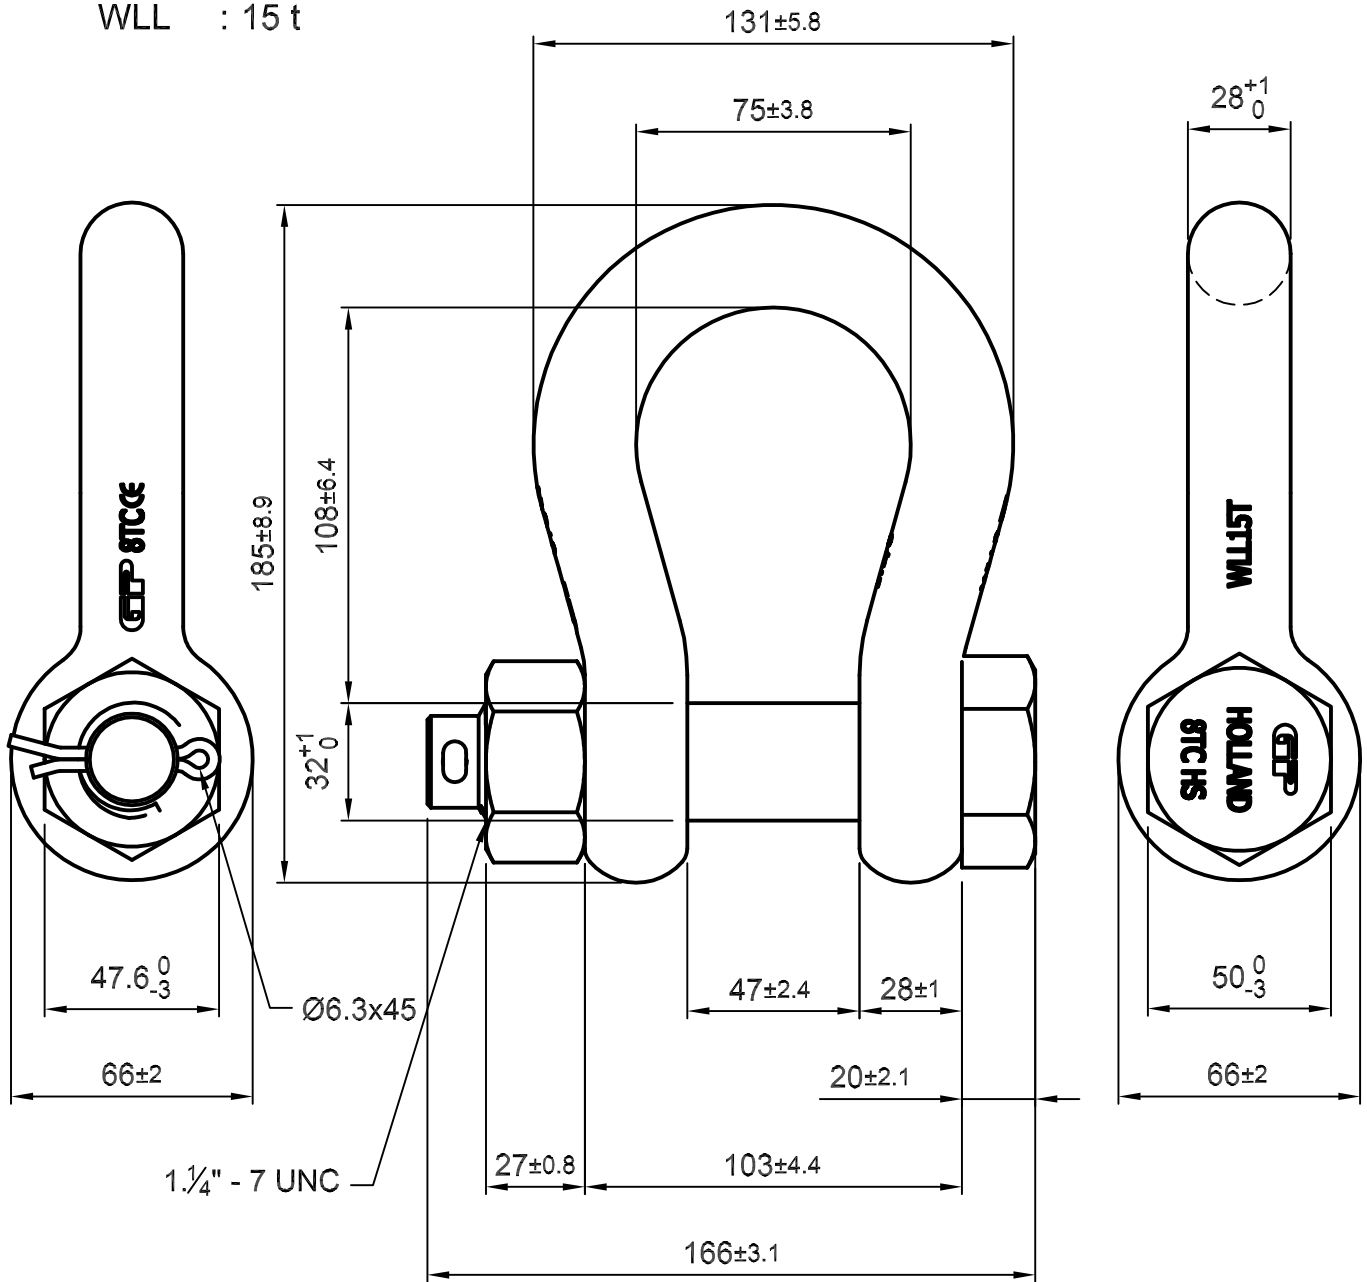

Green Pin® Super Shackles

Group : G-5263

Part : SUGHMB28

WLL : 15 t

We reserve the right to make amendments on specifications in this drawing without prior notification.

P.O. Box 57, 3360 AB Sliedrecht
 (The Netherlands)
 Industrieweg 6, 3381 HJ Sliedrecht
 Tel. 0184-413300 Fax. 0184-413101

Title **Green Pin® Super Shackles
 bow shackles with safety bolt**

Remark
 G-5263
 SUGHMB28

Format	A4		Rev.
Scale	1:2		
Drawing number	5130	0	