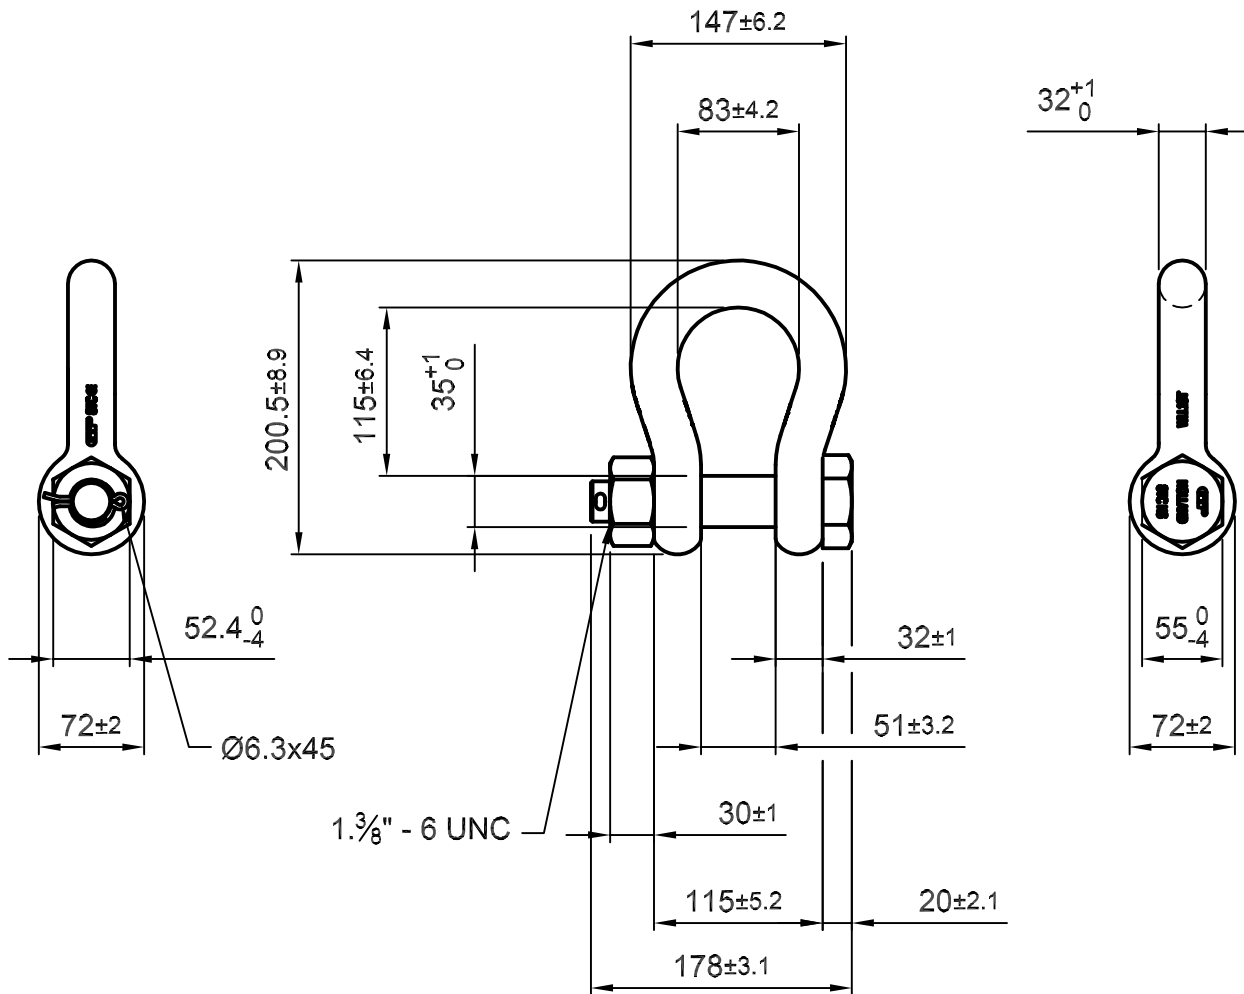

Green Pin® Super Shackles

Group : G-5263

Part : SUGHMB32

WLL : 18 t

We reserve the right to make amendments on specifications in this drawing without prior notification.

P.O. Box 57, 3360 AB Sliedrecht
(The Netherlands)
Industrieweg 6, 3361 HJ Sliedrecht
Tel. 0184-413300 Fax. 0184-413101

Title **Green Pin® Super Shackles
bow shackles with safety bolt**

Remark
G-5263
SUGHMB32

Format	A4	
Scale	1:5	
Drawing number	5131	Rev.
		0