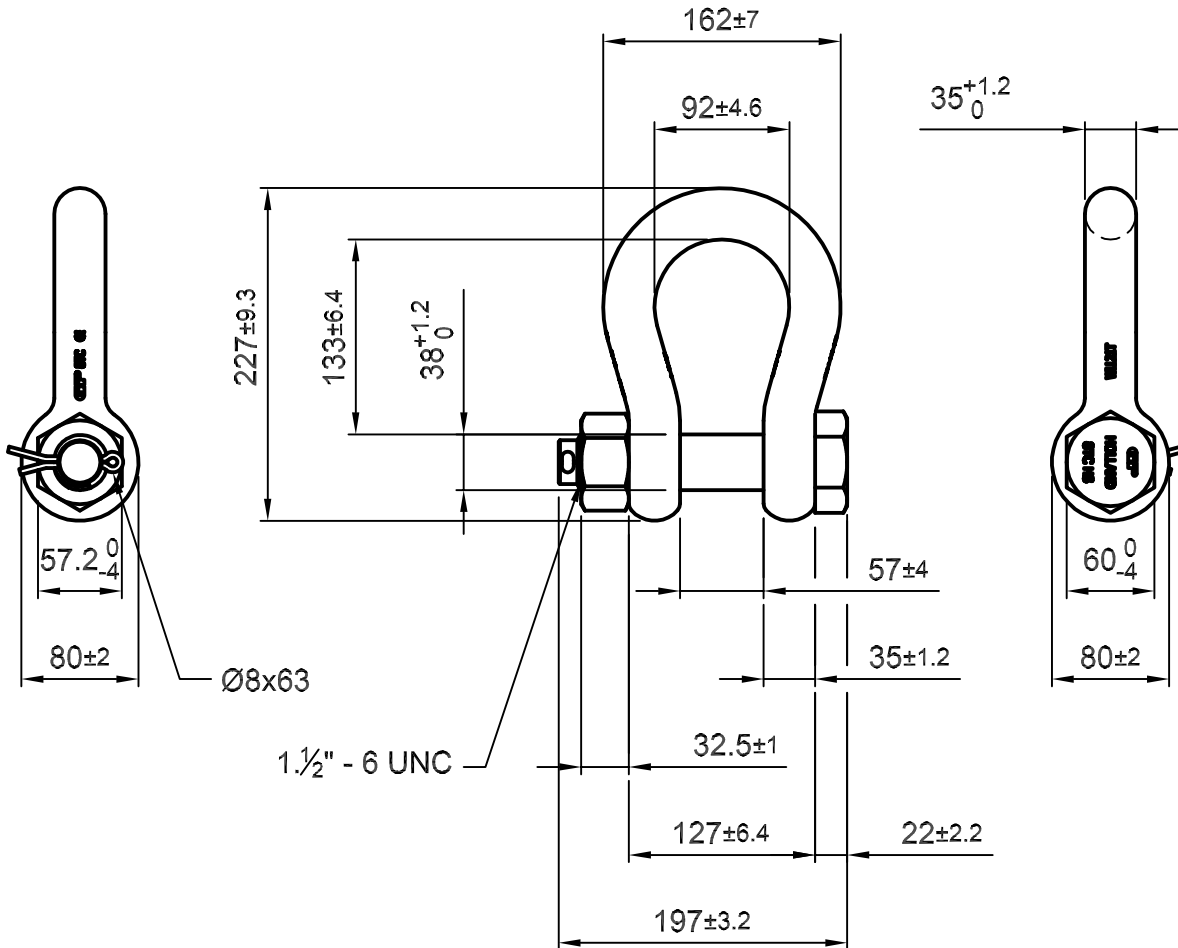

Green Pin® Super Shackles

Group : G-5263

Part : SUGHMB35

WLL : 21 t

We reserve the right to make amendments on specifications in this drawing without prior notification.

P.O. Box 57, 3360 AB Sliedrecht
(The Netherlands)
Industrieweg 6, 3361 HJ Sliedrecht
Tel. 0184-413300 Fax. 0184-413101

Title **Green Pin® Super Shackles
bow shackles with safety bolt**

Remark
G-5263
SUGHMB35

Format	A4	
Scale	1:5	
Drawing number	5132	Rev.
		0