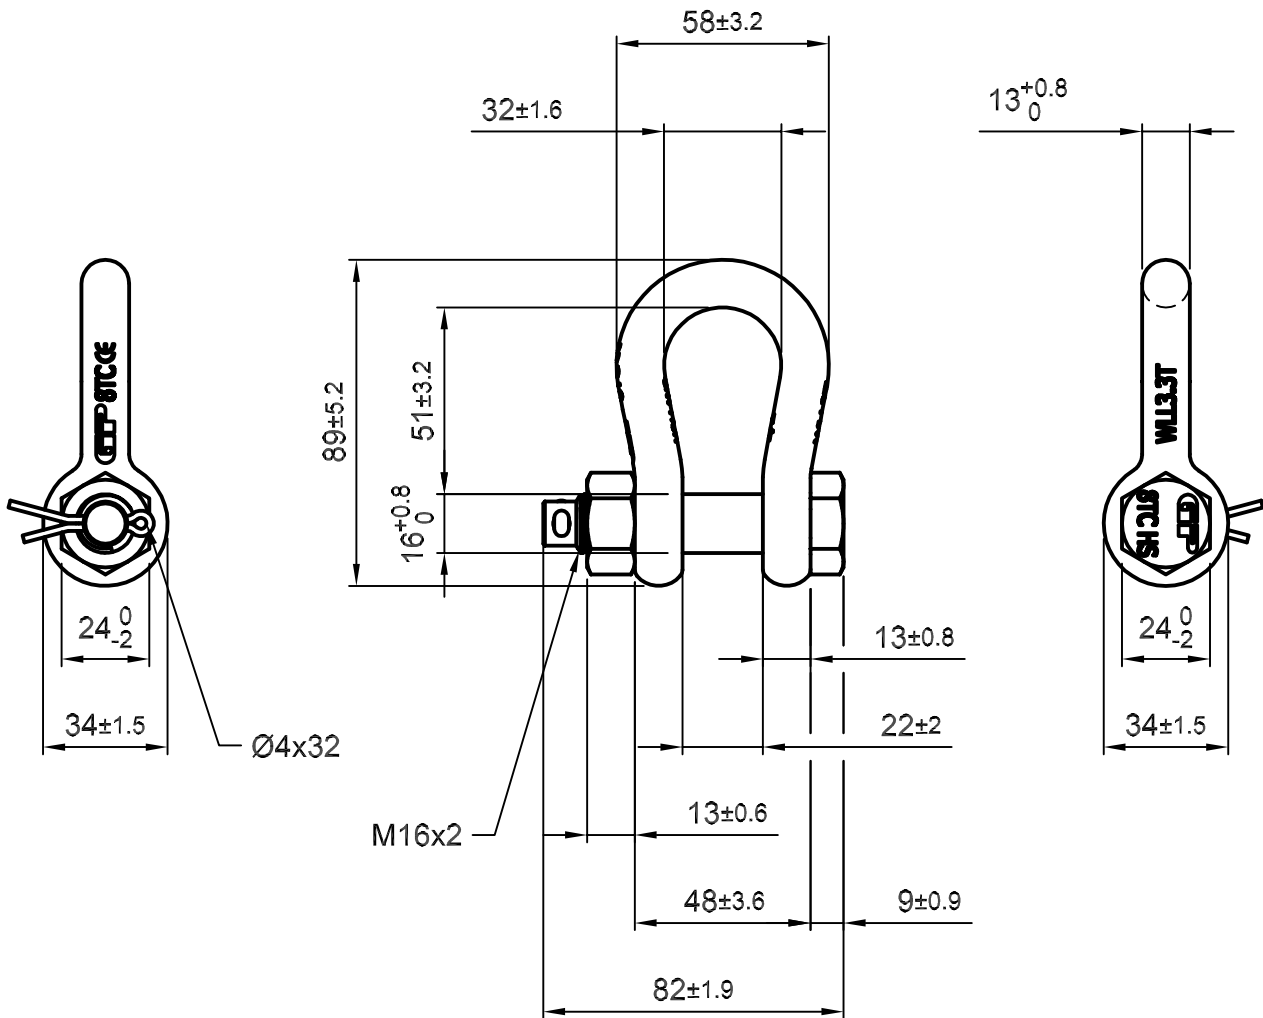

Green Pin® Super Shackles

Group : G-5263

Part : SUGHMB13

WLL : 3.3 t

We reserve the right to make amendments on specifications in this drawing without prior notification.

P.O. Box 57, 3360 AB Sliedrecht
(The Netherlands)
Industrieweg 6, 3361 HJ Sliedrecht
Tel. 0184-413300 Fax. 0184-413101

Title **Green Pin® Super Shackles
bow shackles with safety bolt**

Remark
G-5263
SUGHMB13

Format	A4	
Scale	1:2	
Drawing number	5125	Rev. 0