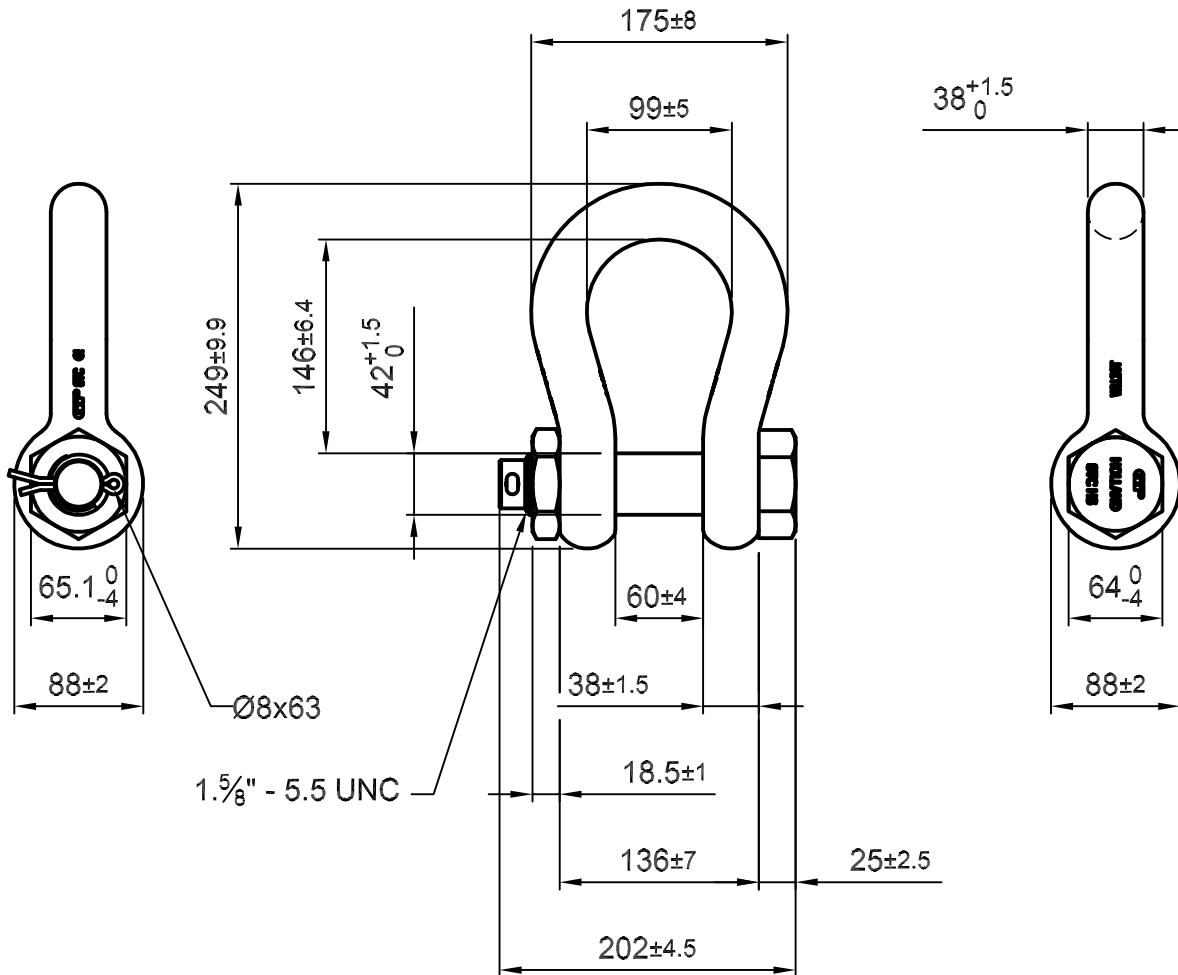

Green Pin® Super Shackles

Group : G-5263

Part : SUGHMB38

WLL : 30 t

We reserve the right to make amendments on specifications in this drawing without prior notification.

P.O. Box 57, 3360 AB Sliedrecht
(The Netherlands)
Industrieweg 6, 3361 HJ Sliedrecht
Tel. 0184-413300 Fax. 0184-413101

Title **Green Pin® Super Shackles
bow shackles with safety bolt**

Remark
G-5263
SUGHMB38

Format	A4	
Scale	1:5	
Drawing number	5133	Rev.
		0