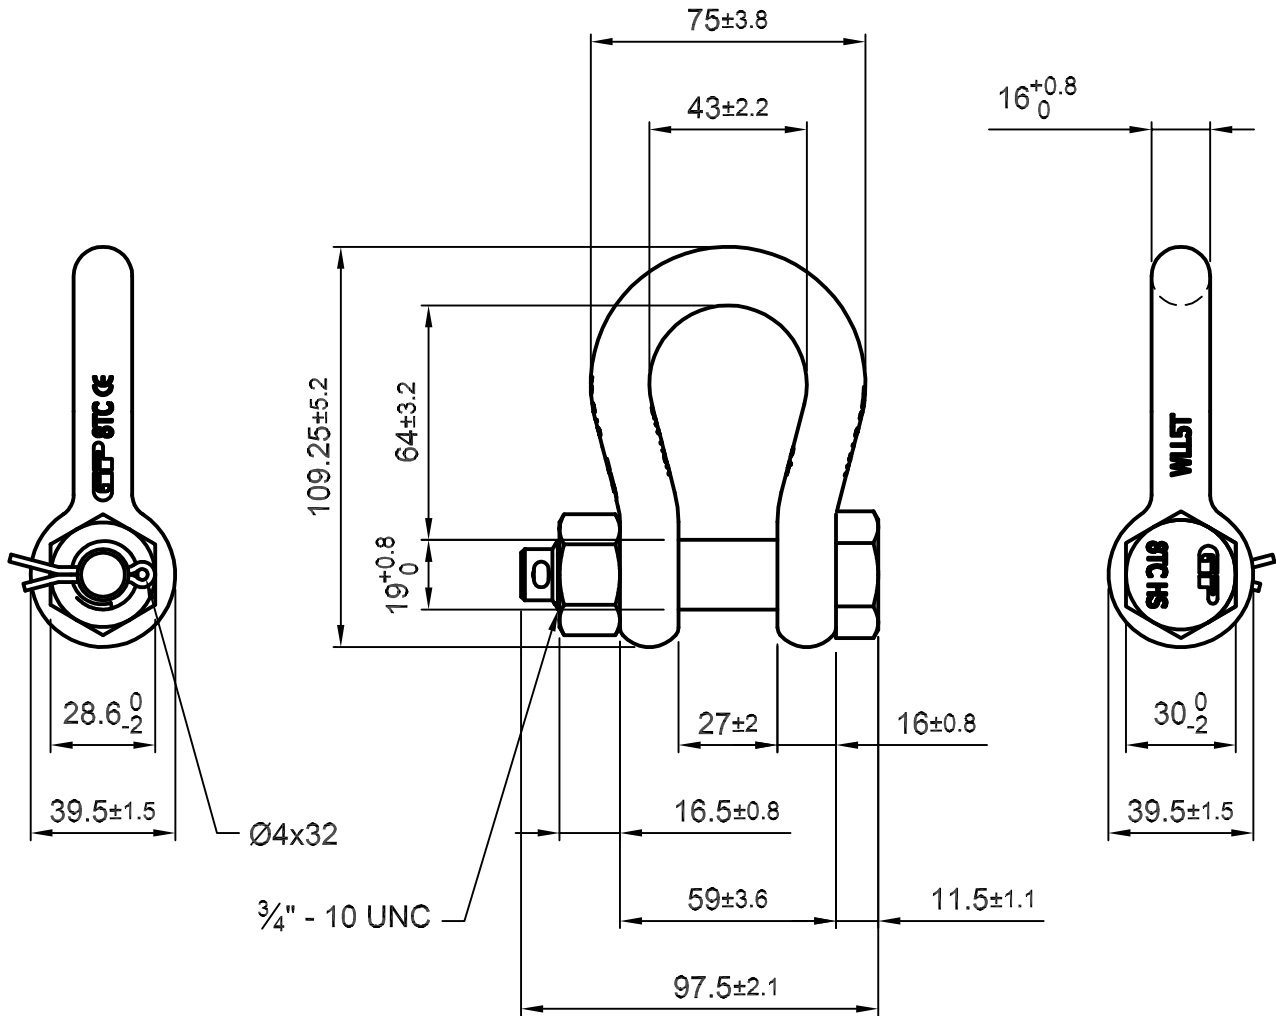

Green Pin® Super Shackles

Group : G-5263

Part : SUGHMB16

WLL : 5 t

We reserve the right to make amendments on specifications in this drawing without prior notification.

P.O. Box 57, 3360 AB Sliedrecht  
(The Netherlands)  
Industrieweg 6, 3361 HJ Sliedrecht  
Tel. 0184-413300 Fax. 0184-413101

Title **Green Pin® Super Shackles  
bow shackles with safety bolt**

Remark  
G-5263  
SUGHMB16

Format	A4	
Scale	1:2	
Drawing number	5126	Rev.
		0