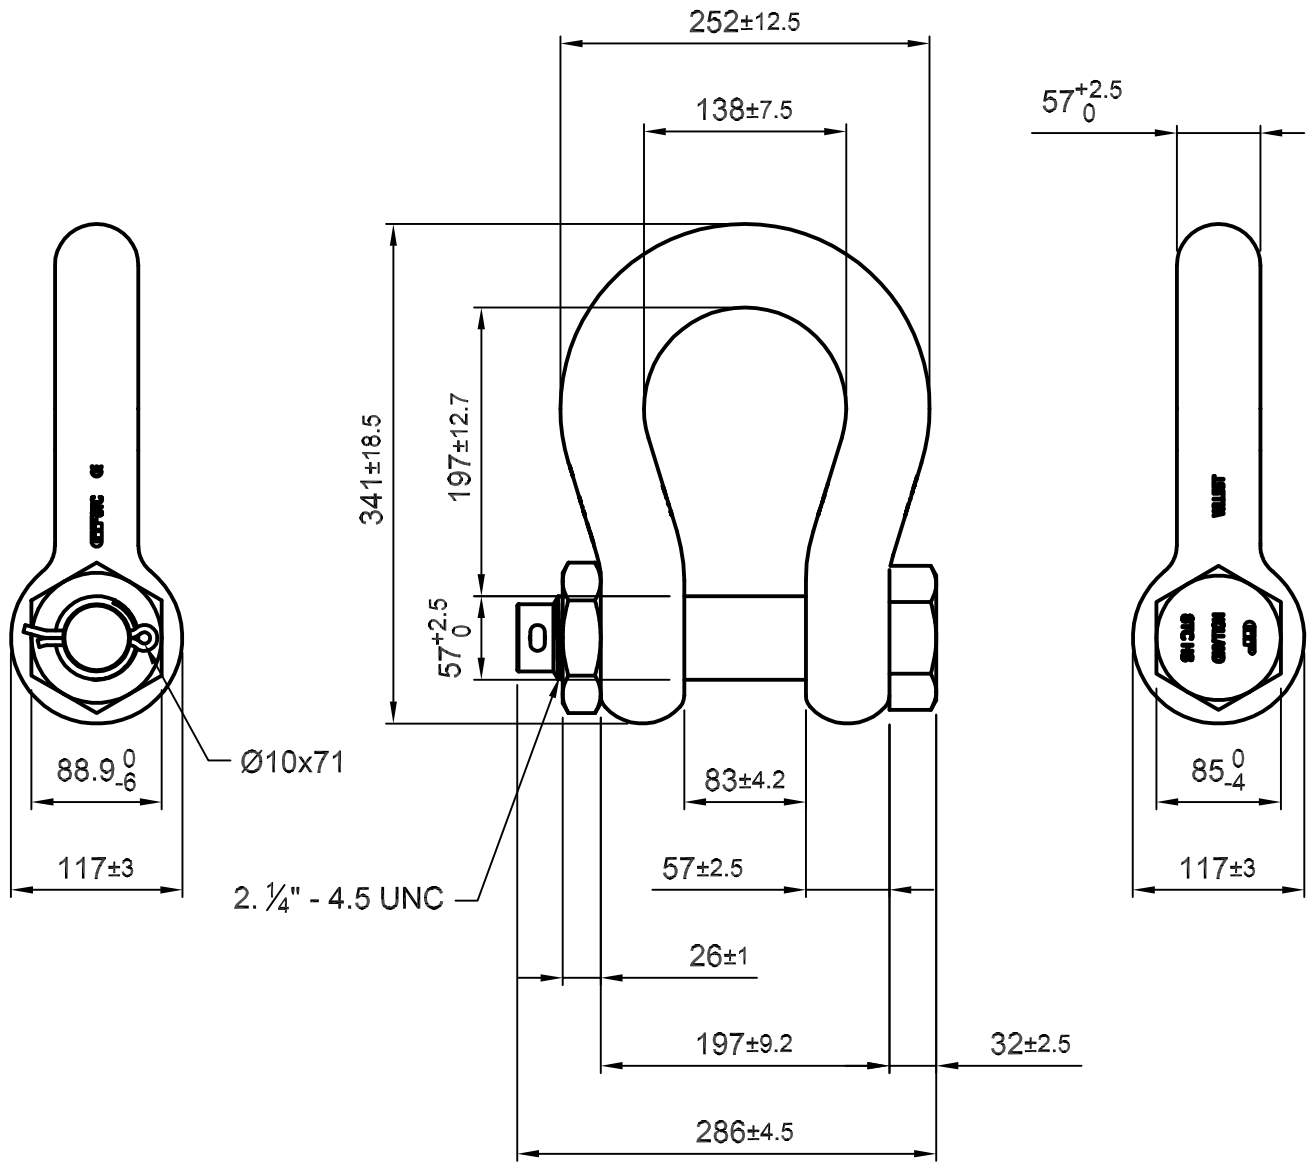

Green Pin® Super Shackles

Group : G-5263

Part : SUGHMB57

WLL : 55 t

We reserve the right to make amendments on specifications in this drawing without prior notification.

Rev.	Description	Date	Drawn
0	First Issue	31-07-09	H.T.

Format	A4	
Scale	1:5	
Drawing number	5135	Rev.
		0