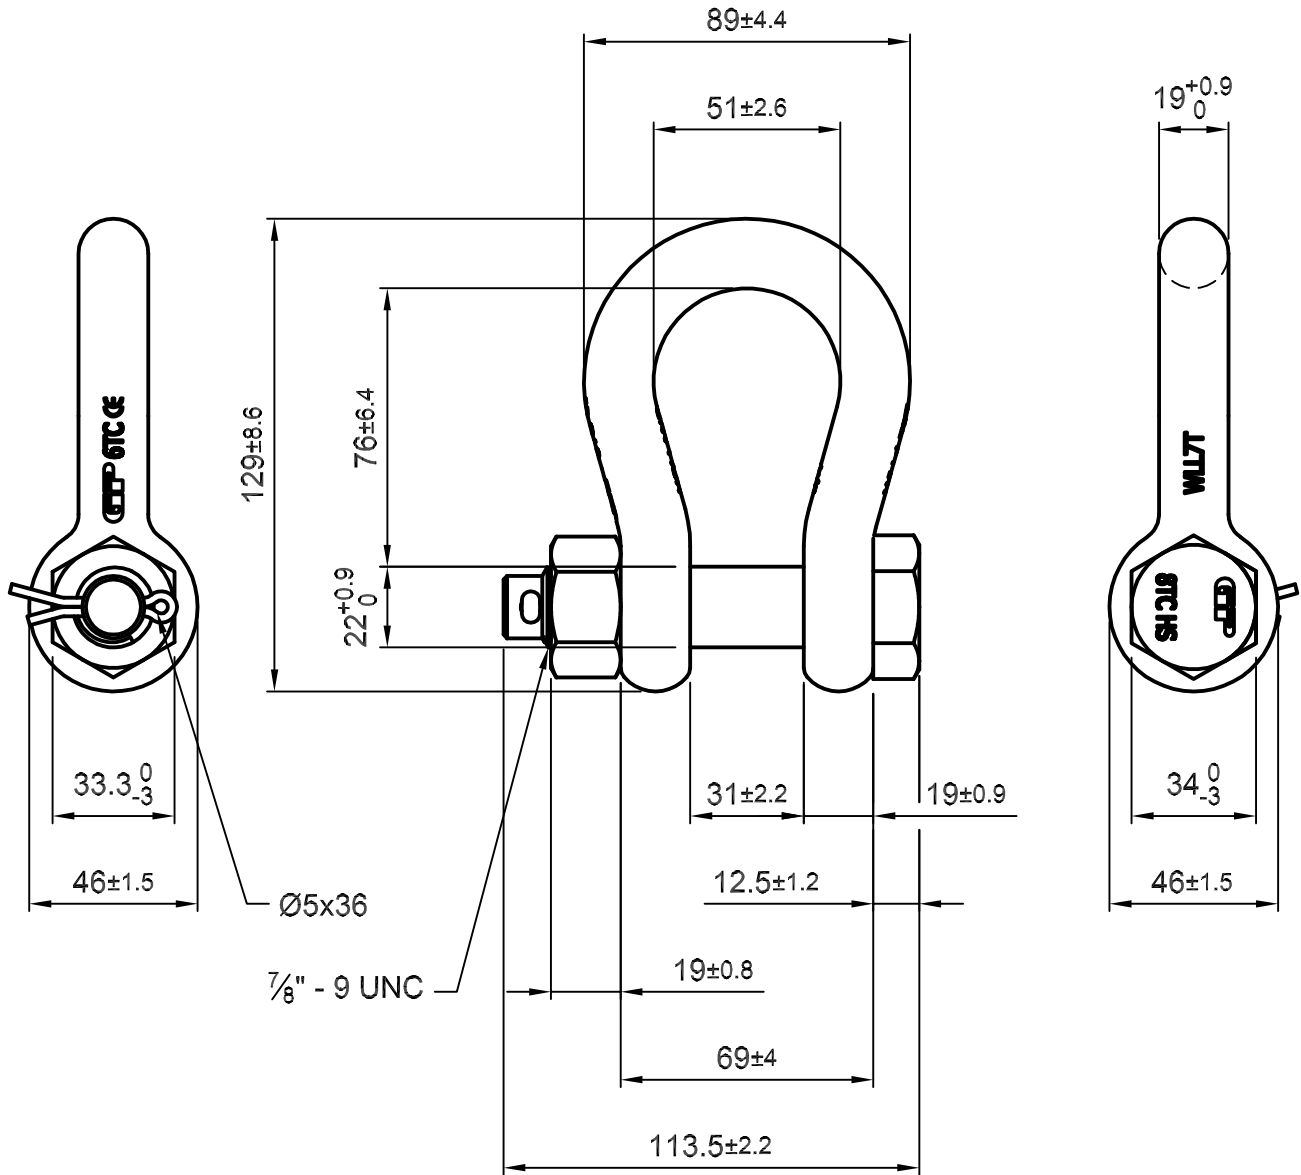

Green Pin® Super Shackles

Group : G-5263

Part : SUGHMB19

WLL : 7 t

We reserve the right to make amendments on specifications in this drawing without prior notification.

Rev.	Description	Date	Drawn
0	First Issue	31-07-09	H.T.

Title **Green Pin® Super Shackles  
bow shackles with safety bolt**

Remark  
G-5263  
SUGHMB19

P.O. Box 57, 3360 AB Sliedrecht  
(The Netherlands)  
Industrieweg 6, 3361 HJ Sliedrecht  
Tel. 0184-413300 Fax. 0184-413101

Format	A4	
Scale	1:2	
Drawing number	5127	Rev.
		0