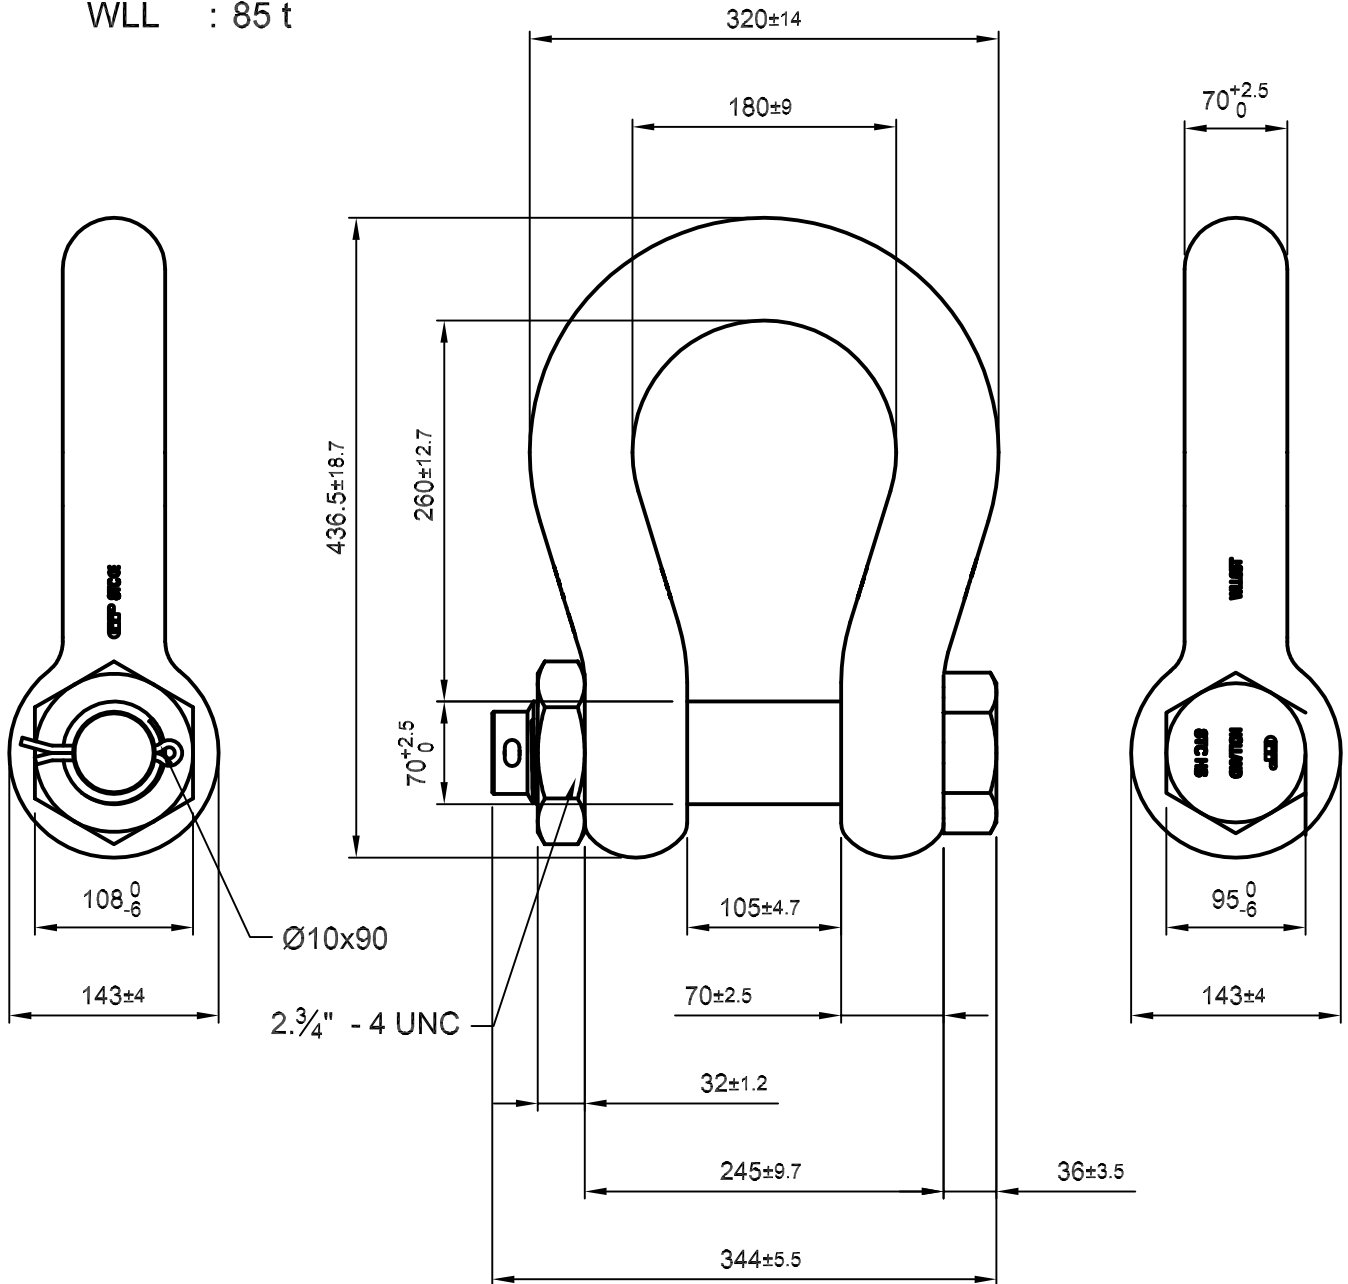

Green Pin® Super Shackles

Group : G-5263

Part : SUGHMB70

WLL : 85 t

A

B

C

D

E

A

B

C

D

E

We reserve the right to make amendments on specifications in this drawing without prior notification.

Rev.	Description	Date	Drawn
0	First Issue	31-07-09	H.T.

VAN BEEST

P.O. Box 57, 3360 AB Sliedrecht
(The Netherlands)
Industrieweg 6, 3361 HJ Sliedrecht
Tel. 0184-413300 Fax. 0184-413101

Copyright by Van Beest B.V. moreover this document is the property of Van Beest B.V. This document or any part of it may neither be made known, copied or multiplied, nor used for any purpose other than that for which it is specifically furnished, without the prior written consent of Van Beest B.V.

Title	Green Pin® Super Shackles bow shackles with safety bolt	Remark	G-5263 SUGHMB70

Format	A4		
Scale	1:5		
Drawing number	5136	Rev.	0

1

2

3

4

F

F