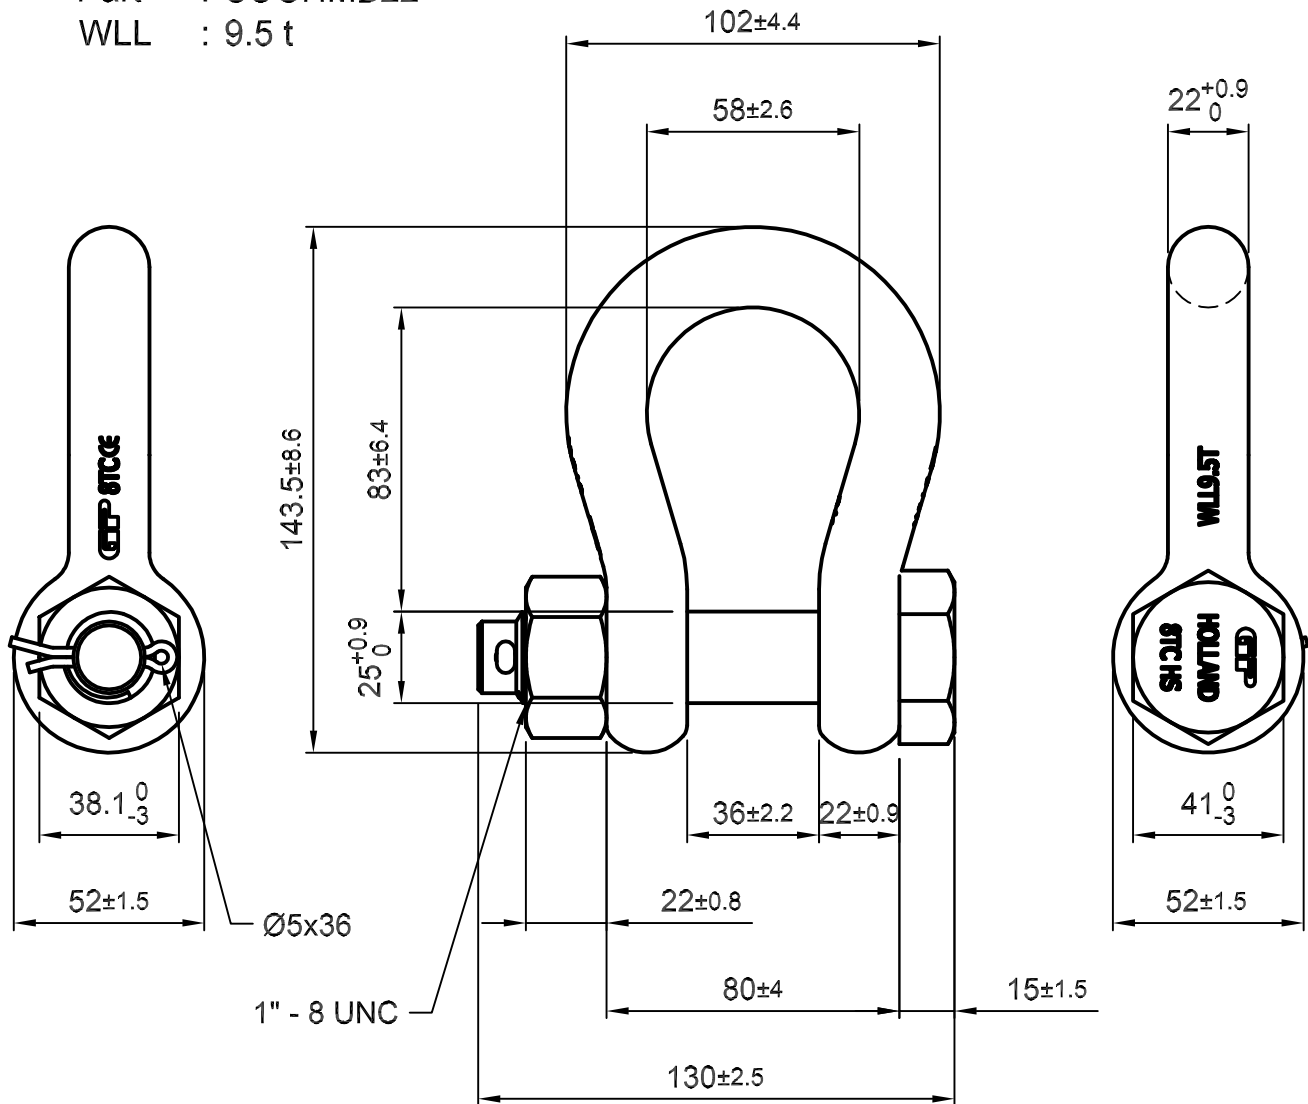

Green Pin® Super Shackles

Group : G-5263

Part : SUGHMB22

WLL : 9.5 t

We reserve the right to make amendments on specifications in this drawing without prior notification.

Rev.	Description	Date	Drawn
0	First Issue	31-07-09	H.T.

P.O. Box 57, 3360 AB Sliedrecht
(The Netherlands)
Industrieweg 6, 3361 HJ Sliedrecht
Tel. 0184-413300 Fax. 0184-413101

Title **Green Pin® Super Shackles
bow shackles with safety bolt**

Remark
G-5263
SUGHMB22

Format	A4	
Scale	1:2	
Drawing number	5128	Rev.
		0