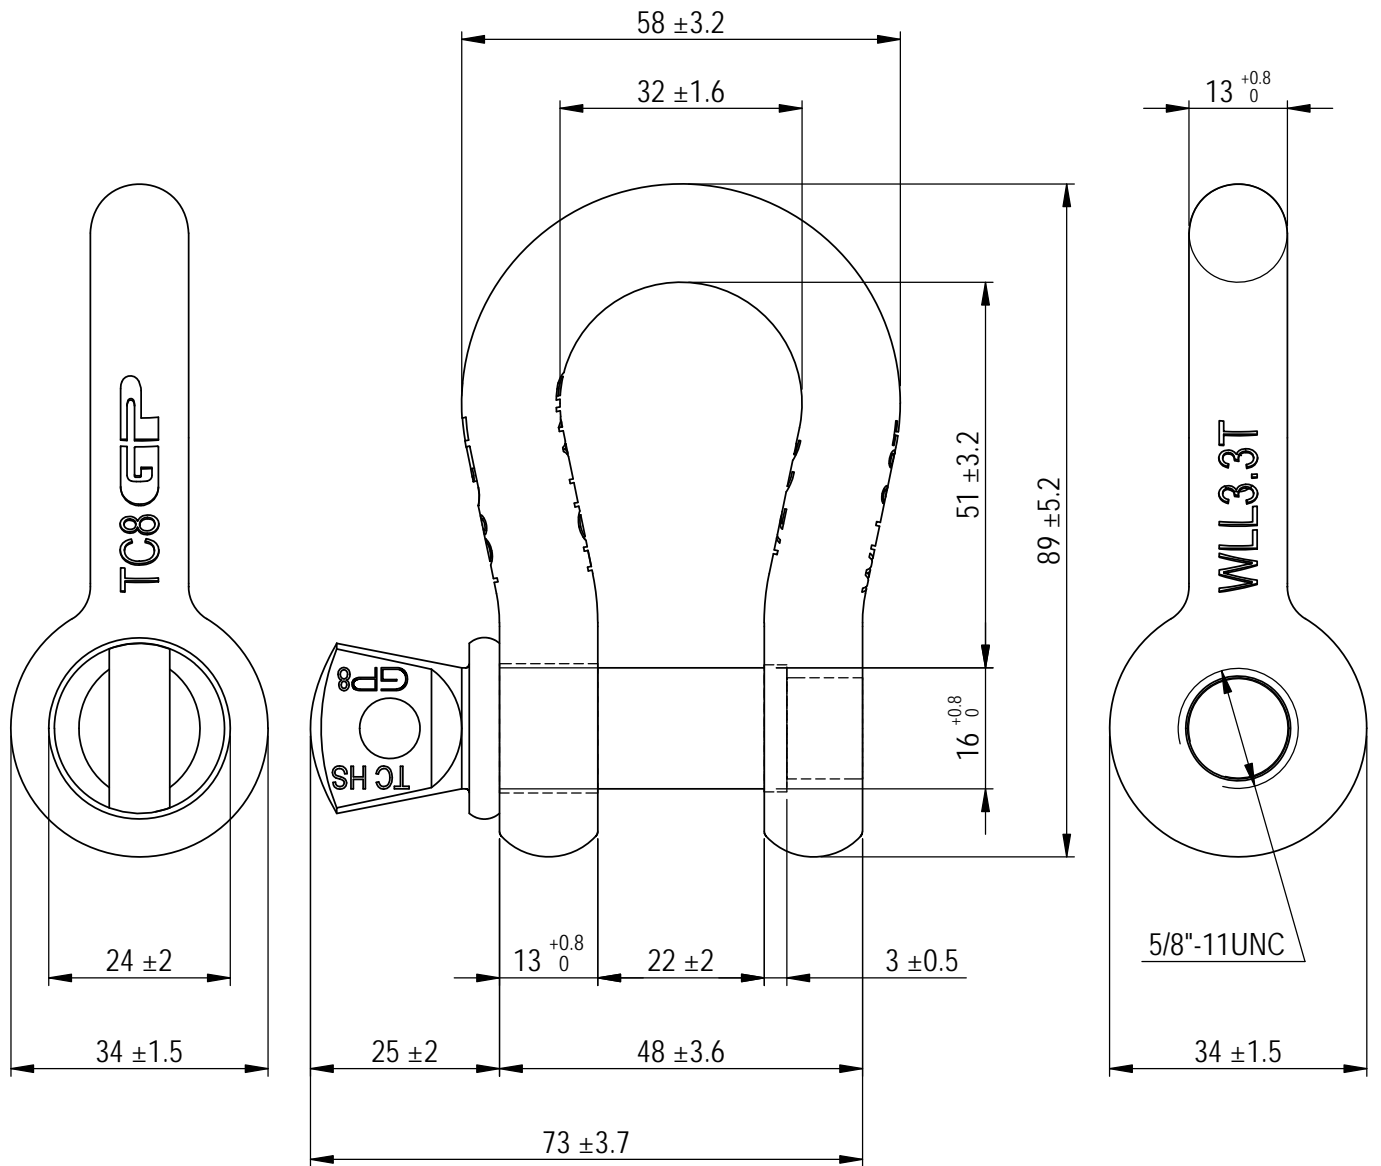

Green Pin® Super Shackles  
 Group : G-5261  
 Part : SUGHBB13  
 WLL : 3.3t

We reserve the right to make amendments on specifications in this drawing without prior notification.

Rev.	Description	Date	Drawn
0	First Issue	2016-9-1	DL

P.O. Box 57, 3360 AB Sliedrecht  
 (The Netherlands)  
 Industrieweg 6, 3361 HJ Sliedrecht  
 Tel. +31(0)184-413300 www.vanbeest.nl

Format	A4	
Scale	1:1	
Drawing number	5550	Rev.
		O

Title **Green Pin® Super Shackles**  
 bow shackles with screw collar pin