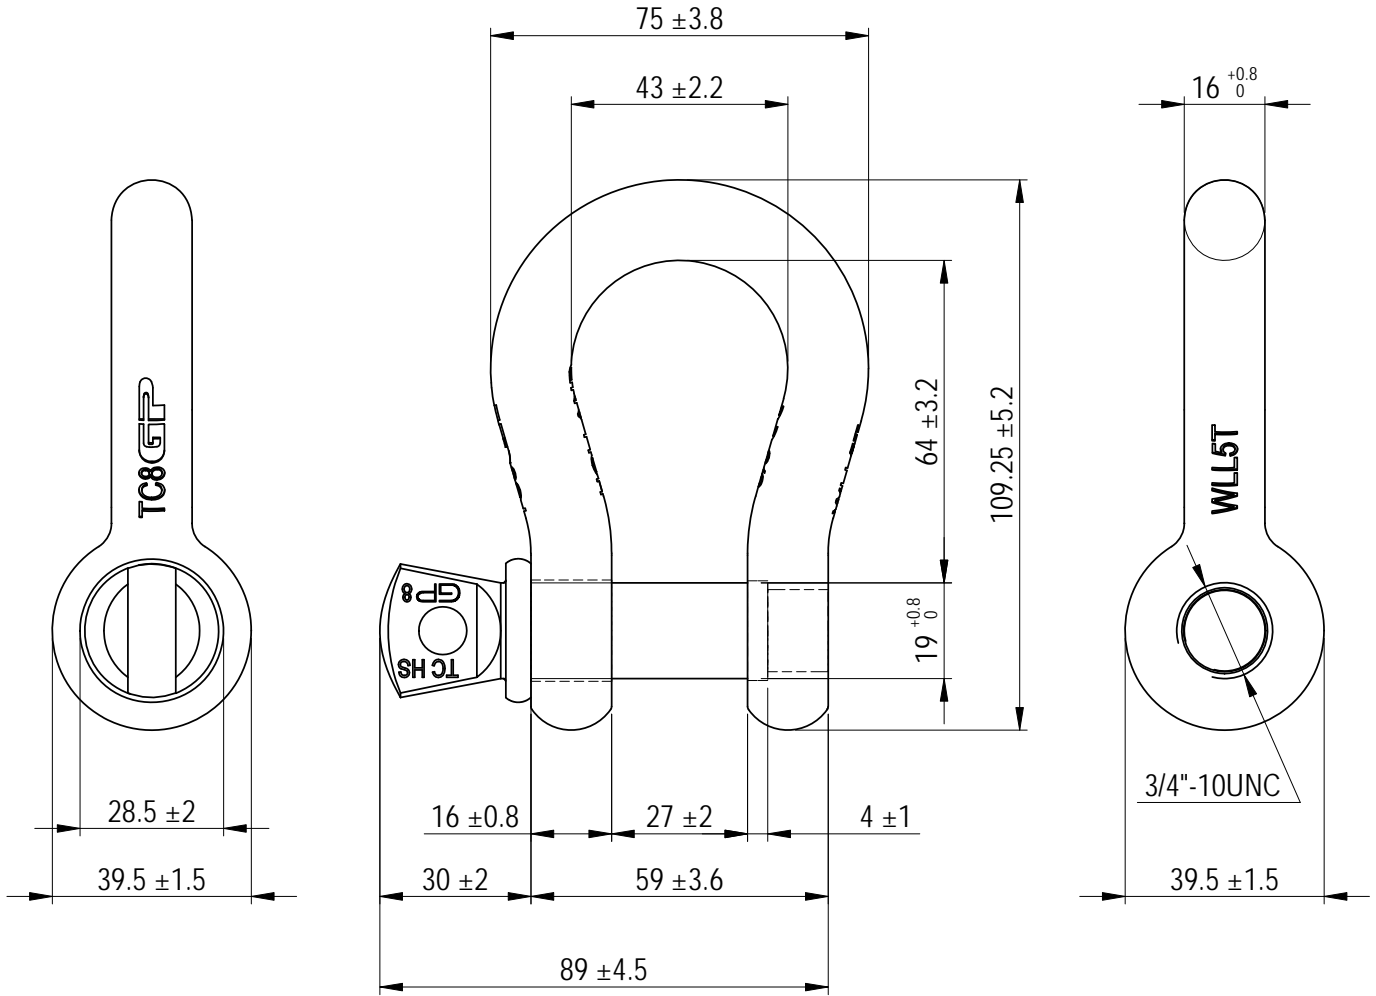

Green Pin® Super Shackles

Group : G-5261  
 Part : SUGHBB16  
 WLL : 5t

We reserve the right to make amendments on specifications in this drawing without prior notification.

Rev.	Description	Date	Drawn
0	First Issue	2016-9-1	DL

P.O. Box 57, 3360 AB Sliedrecht  
 (The Netherlands)  
 Industrieweg 6, 3361 HJ Sliedrecht  
 Tel. +31(0)184-413300 www.vanbeest.nl

Format	A4		
Scale	1:1.5		
Drawing number		5551	Rev.
			0

Title **Green Pin® Super Shackles**  
 bow shackles with screw collar pin