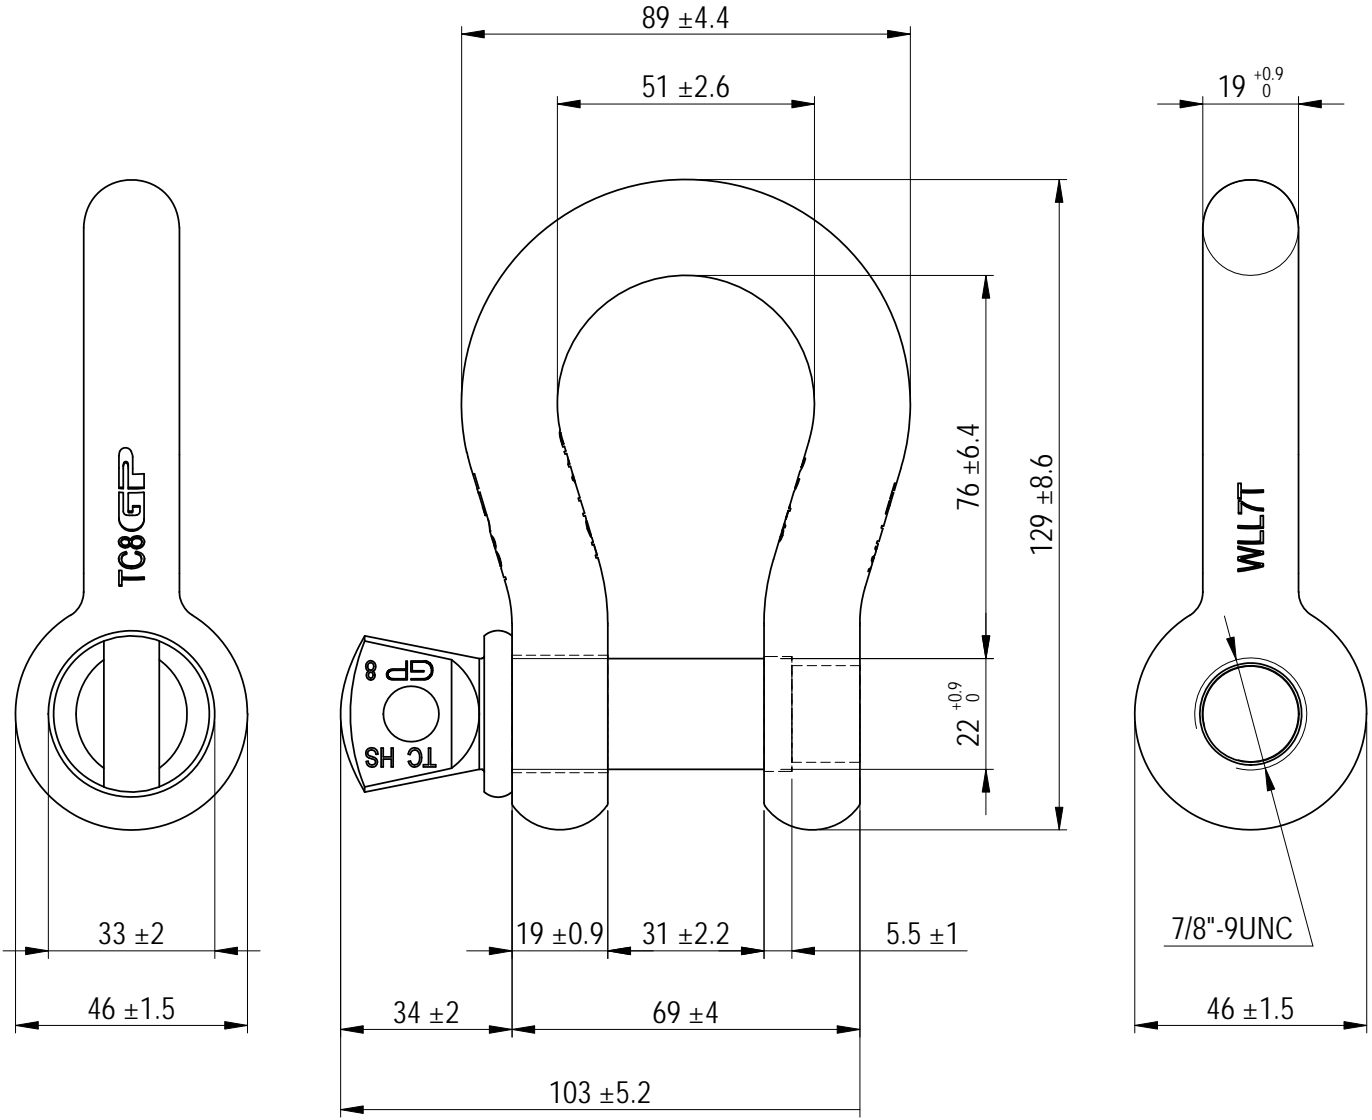

Green Pin® Super Shackles  
 Group : G-5261  
 Part : SUGHBB19  
 WLL : 7t

We reserve the right to make amendments on specifications in this drawing without prior notification.

Rev.	Description	Date	Drawn
0	First Issue	2016-9-1	DL

P.O. Box 57, 3360 AB Sliedrecht  
 (The Netherlands)  
 Industrieweg 6, 3361 HJ Sliedrecht  
 Tel. +31(0)184-413300 www.vanbeest.nl

Format	A4	
Scale	1:1.5	
Drawing number	5552	Rev.
		0

Title Green Pin® Super Shackles  
 bow shackles with screw collar pin