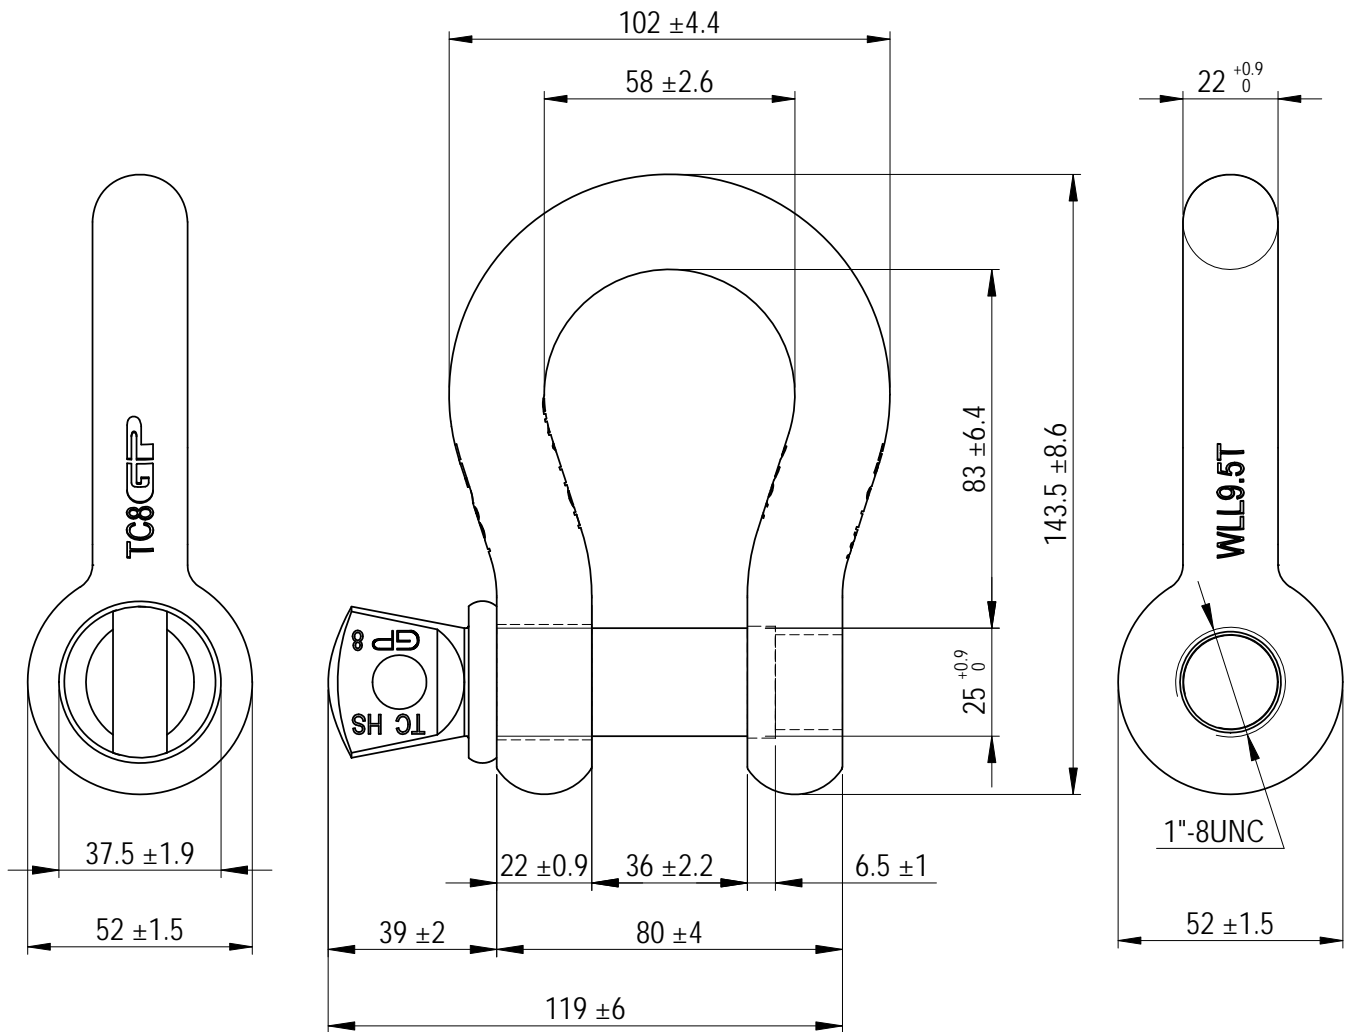

Green Pin® Super Shackles  
 Group : G-5261  
 Part : SUGHBB22  
 WLL : 9.5t

We reserve the right to make amendments on specifications in this drawing without prior notification.

0	First Issue	2016-9-1	DL
Rev.	Description	Date	Drawn

P.O. Box 57, 3360 AB Sliedrecht  
 (The Netherlands)  
 Industrieweg 6, 3361 HJ Sliedrecht  
 Tel. +31(0)184-413300 www.vanbeest.nl

Format	A4	
Scale	1:1.75	

Title **Green Pin® Super Shackles**  
**bow shackles with screw collar pin**