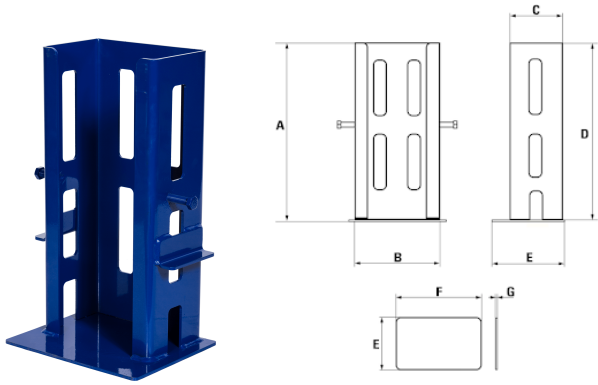

Test Weight Stillage – TWS

- Suitable for moving 80kg of GT test weights.
- 100kgs total weight when stacked with 4 x 20kgs GT hand test weights.
- Blue painted.
- Company branding via laser cutting available.
- Certification available **2.1**

Product Code	Size	A	B	C	D	E	F	G	Weight
	kgs	mm	mm	mm	mm	mm	mm	mm	kgs
TWS	20	581	276	171	575	265	330	6	20